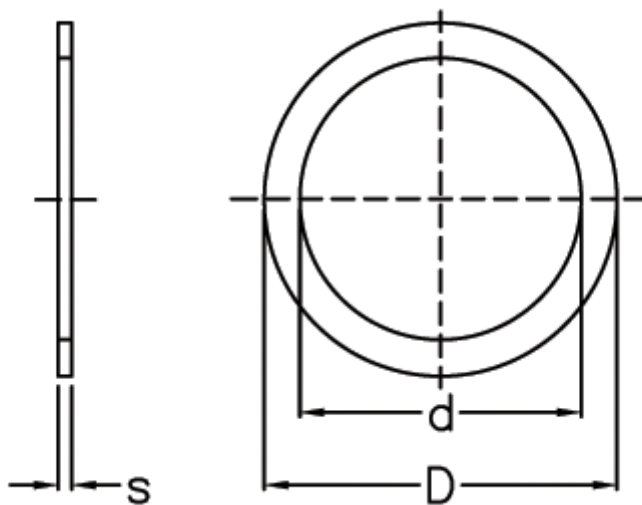

Article number: 0130419

Description: Support washer
15x21x1,5 DIN 988

Measures

d	= 15
D	= 21
Description	= 15x21x1,5
s	= 1.5
tol	= -0.05
Weight kg/1000	= 2.000